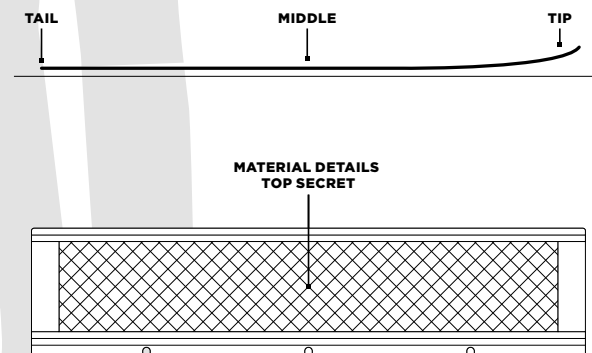

The weight may vary slightly due to different production cycles.
Weight per piece in grams, ski length 168cm: 1490g

RC RACE CARVING

The well-known RC Race Carving was created to offer ultimate fun on the slopes. With an agile and maneuverable geometry, this ski opens up a unique dimension of skiing. Whether it's leisurely short turns or sporty, cut turns on the edge - its racing character gives the ski a sporty touch. Ideal for all-day skiing experiences in the heart of all ski resorts and on the slopes.

Name	DIN
Marker rMotion3 system binding	4.0-12.0

Due to different production cycles, the weight may vary slightly.
Weight per piece in grams, ski length 164cm: 1530g

**JP
WORLD CUP**

Our Augment jump ski, developed in collaboration with our ski jumping athletes. The construction provides enormous stability and the technology was designed for extreme athletes.

Name	Length
JP WORLD CUP	120 - 275

All material details of our jumping skis are „top secret“

CARVING

156
164
172

180

RACE TOUR

161

TOUR