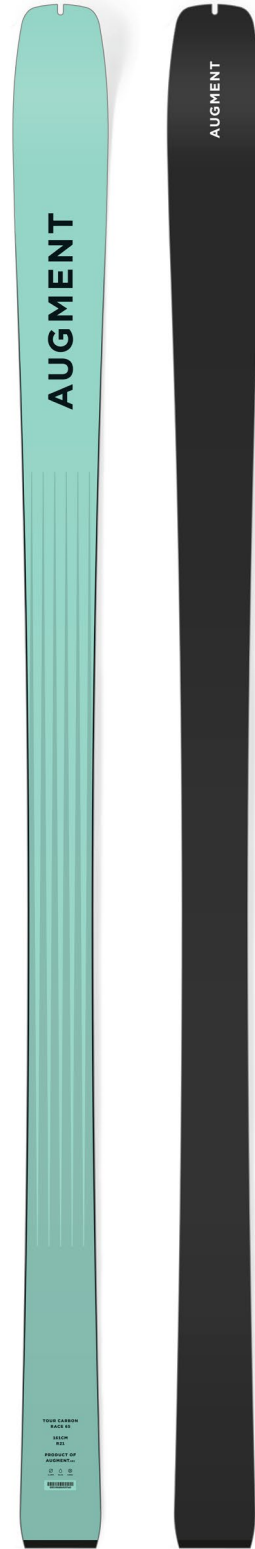

RACE TOUR

161