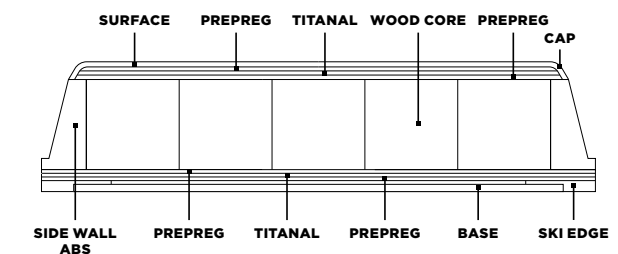

Due to different production cycles, the weight may vary slightly.
Weight per piece in grams, ski length 164cm: 1530g