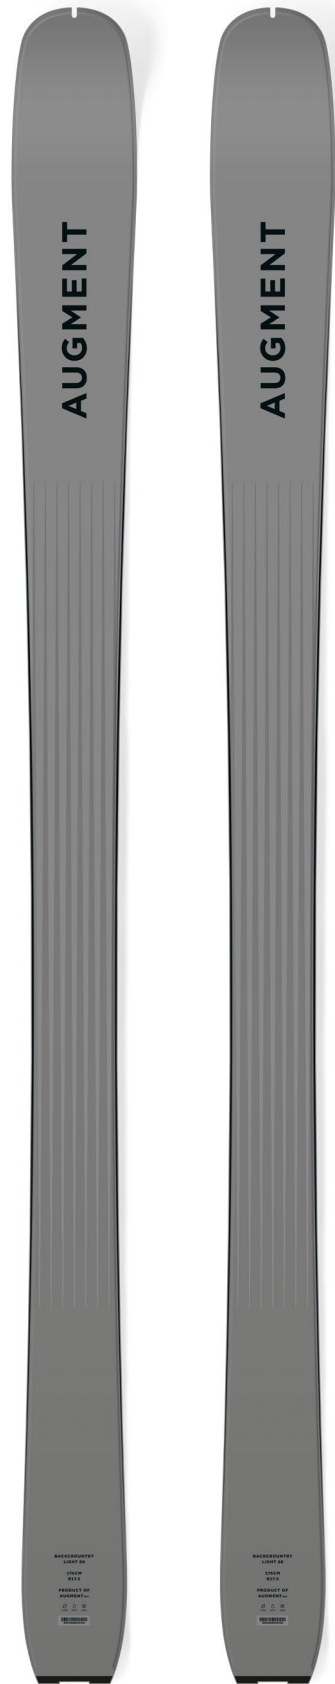

**BCL
BACKCOUNTRY LIGHT**

The Backcountry Light is the all-rounder in the Augment product world. Thanks to its medium-width side cut, it is suitable for a wide range of applications, from forest ski tours to high alpine adventures. Lightweight materials make the strenuous ascent easier, while the quality of the construction stands for outstanding ski performance on deep snow descents, steep gullies and enjoyable spring firm skiing.

Name	Length	Radius	Article
BACKCOUNTRY LIGHT 85	152	14.0	A24BL2408.152.01
BACKCOUNTRY LIGHT 87	160	15.5	A24BL2409.160.01
BACKCOUNTRY LIGHT 87	168	16.5	A24BL2410.168.01
BACKCOUNTRY LIGHT 88	176	17.5	A24BL2411.176.01
BACKCOUNTRY LIGHT 89	184	19.5	A24BL2412.184.01