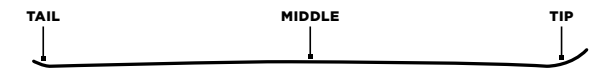

Due to different production cycles, the weight may vary slightly.
Weight per piece in grams, ski length 171cm: 1340g