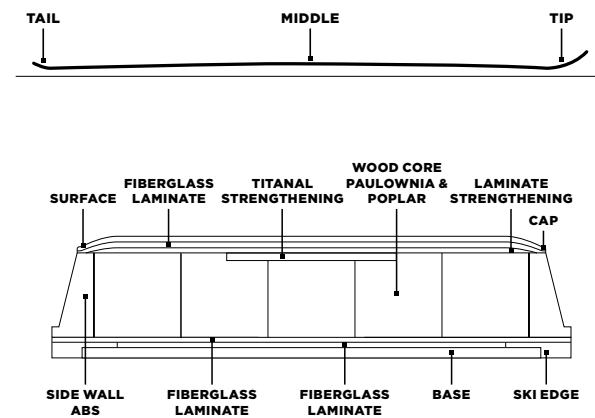

The weight may vary slightly due to different production cycles.
Weight per piece in grams, ski length 168cm: 1490g