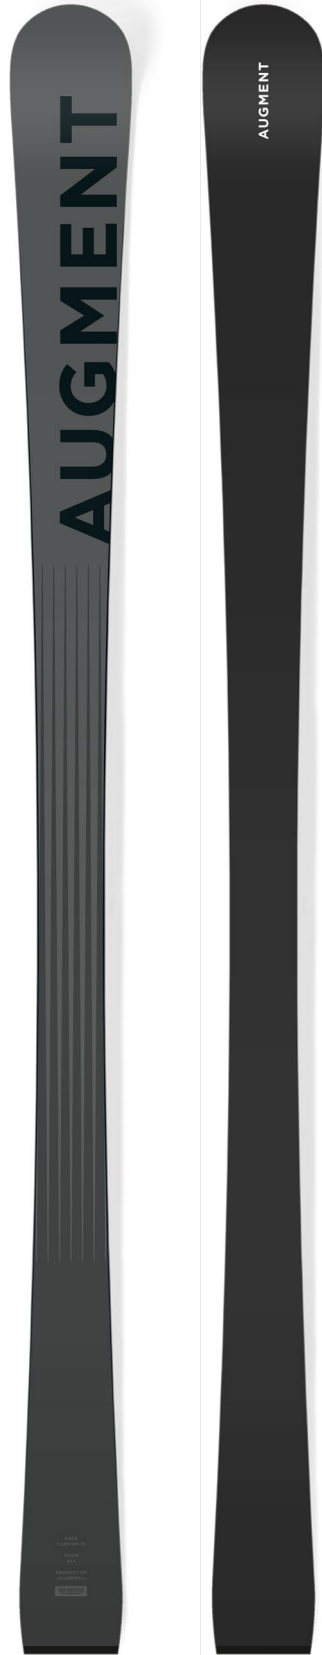

CARVING

156
164
172

180