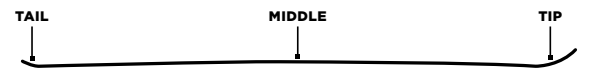

The weight may vary slightly due to different production cycles.
Weight per piece in grams, ski length 171cm: 1120g