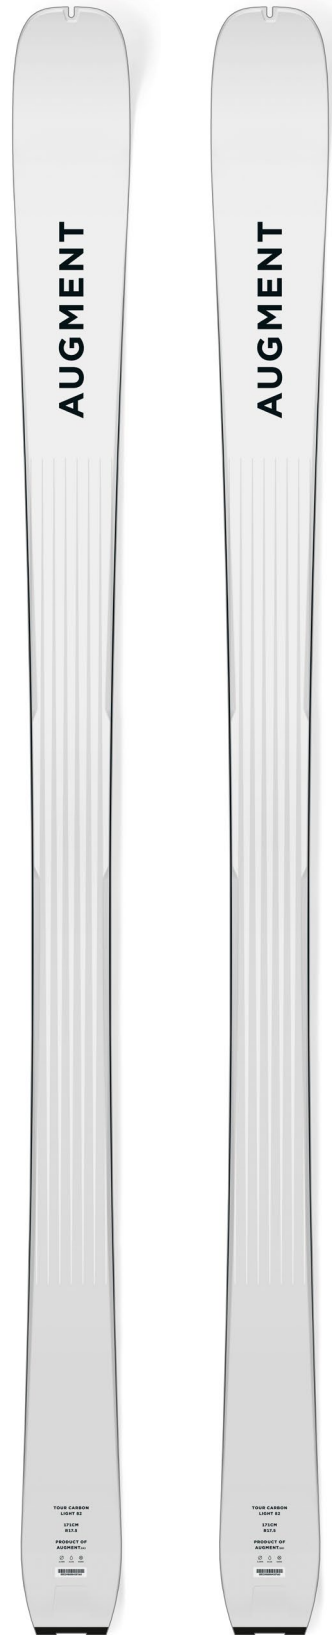

**RT
RACE TOUR**

The well-known Race Tour 65 is a high-performance athlete in the field of ski touring. Developed by professional ski mountaineering athletes and renowned mountain guides, its focus is on vertical ascent in the shortest possible time. The stable construction not only ensures outstanding performance in competitions, but also makes this ski the perfect companion for ambitious ski tourers who want to constantly push their limits.

Name	Length	Radius	Article
RACE TOUR 65	161	21.0	A24TC1611.161.01

Due to different production cycles, the weight may vary slightly.
Weight per piece in grams, ski length 161cm: 780g

**TCL
TOUR CARBON LIGHT**

Name	Length	Radius	Article
TOUR CARBON LIGHT 82	150	13.0	A24TL2403.150.01
TOUR CARBON LIGHT 82	157	14.5	A24TL2404.157.01
TOUR CARBON LIGHT 82	164	16.0	A24TL2405.164.01
TOUR CARBON LIGHT 82	171	17.5	A24TL2406.171.01
TOUR CARBON LIGHT 82	178	19.5	A24TL2407.178.01

Name	Length	Radius	Article
TOUR CARBON 82	150	13.0	A24TC2403.150.01
TOUR CARBON 82	157	14.5	A24TC2404.157.01
TOUR CARBON 82	164	16.0	A24TC2405.164.01
TOUR CARBON 82	171	17.5	A24TC2406.171.01
TOUR CARBON 82	178	19.5	A24TC2407.178.01