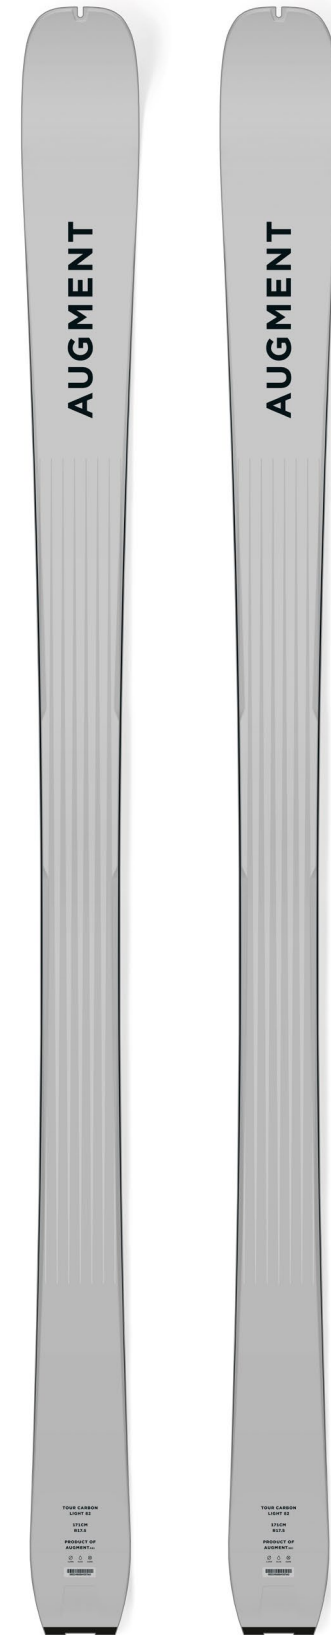

**TC
TOUR CARBON**

With the Tour Carbon, nature becomes a pleasure. This ski offers a reliable partner for almost any terrain and enables enjoyable and dynamic descents. High-quality materials and a well thought-out construction make it the perfect companion for anyone who wants to explore the beauty of nature and crown it with a fantastic descent.

Name	Length	Radius	Article
TOUR CARBON 82	150	13.0	A24TC2403.150.01
TOUR CARBON 82	157	14.5	A24TC2404.157.01
TOUR CARBON 82	164	16.0	A24TC2405.164.01
TOUR CARBON 82	171	17.5	A24TC2406.171.01
TOUR CARBON 82	178	19.5	A24TC2407.178.01