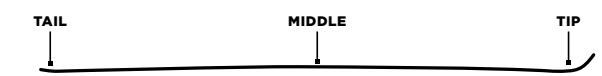

Due to different production cycles, the weight may vary slightly.
Weight per piece in grams, ski length 164cm: 1530g