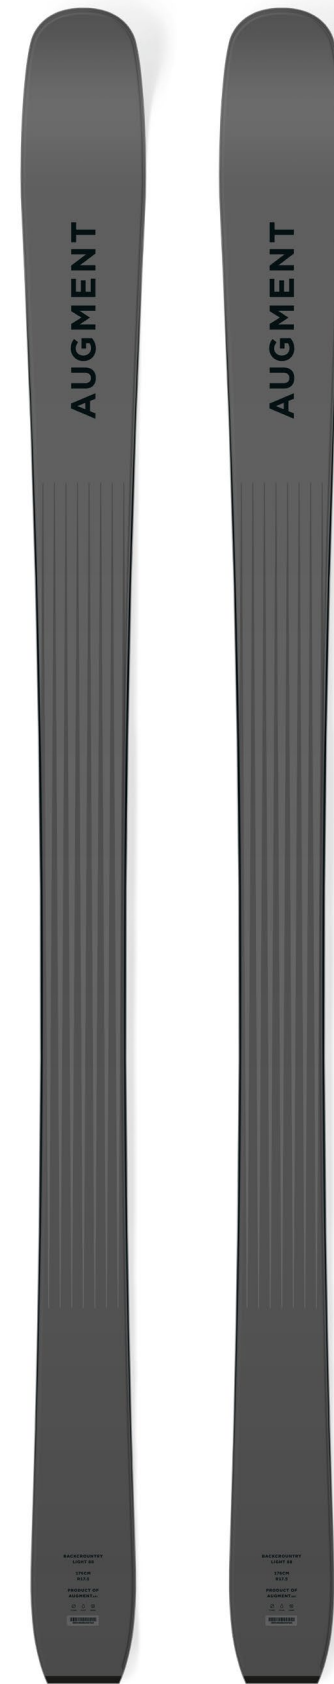

**BCP
BACKCOUNTRY PRO**

For those seeking adventure in the backcountry, the Backcountry Pro is the perfect companion. Developed for big mountain fans and adventurous ski tourers, this ski impresses with its dynamic performance and professionalism that can be felt in every downhill situation. It is the tool for complete enjoyment, fun and adventure in the untouched expanses of the backcountry.

Name	Length	Radius	Article
BACKCOUNTRY PRO 85	152	14.0	A24BP2408.152.01
BACKCOUNTRY PRO 87	160	15.5	A24BP2409.160.01
BACKCOUNTRY PRO 87	168	16.5	A24BP2410.168.01
BACKCOUNTRY PRO 88	176	17.5	A24BP2411.176.01
BACKCOUNTRY PRO 89	184	19.5	A24BP2412.184.01