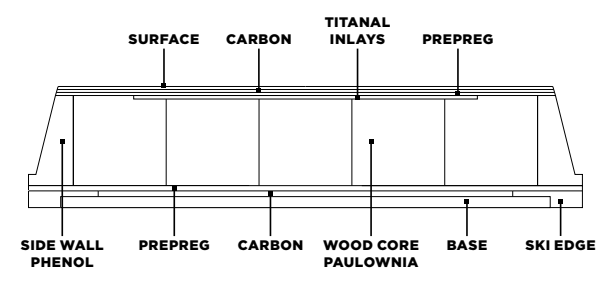

Name	Length	Radius	Article
RACE TOUR 65	161	21.0	A24TC1611.161.01

Due to different production cycles, the weight may vary slightly.
Weight per piece in grams, ski length 161cm: 780g

**TCL
TOUR CARBON LIGHT**