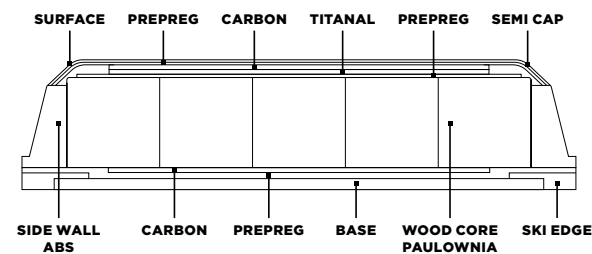

The weight may vary slightly due to different production cycles.
Weight per piece in grams, ski length 171cm: 1120g