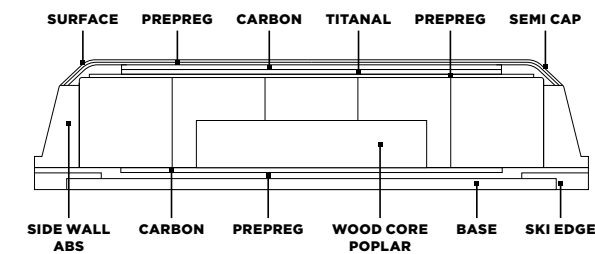

Due to different production cycles, the weight may vary slightly.
Weight per piece in grams, ski length 171cm: 1340g