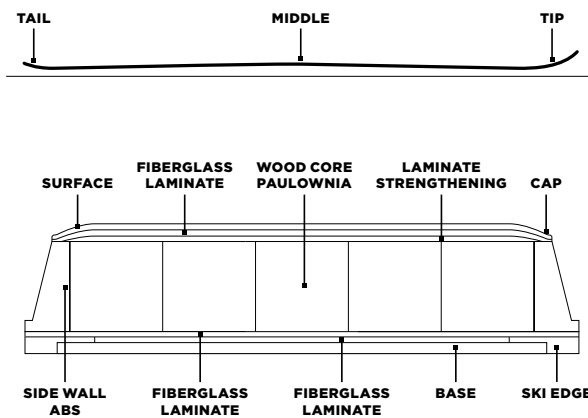

The weight may vary slightly due to different production cycles.
Weight per piece in grams, ski length 168cm: 1390g