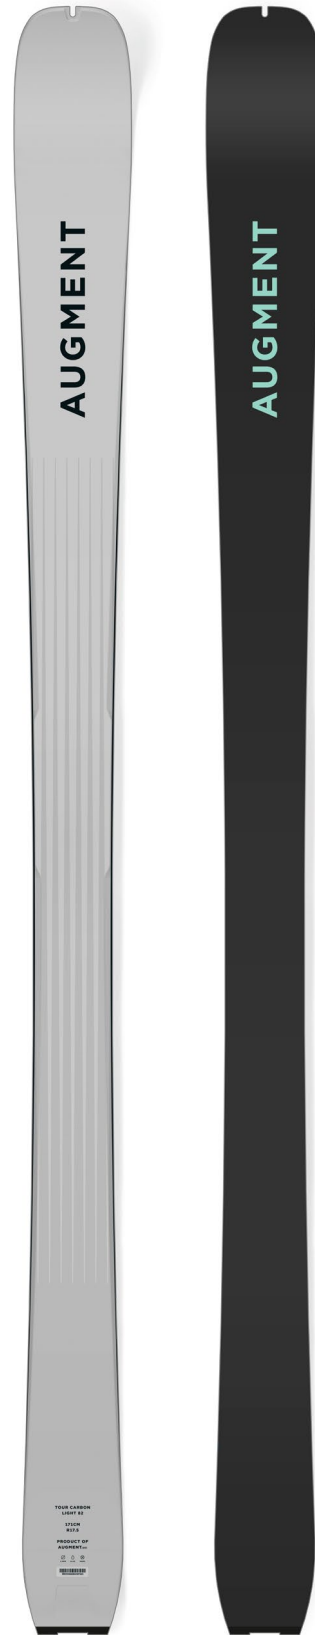

TOUR

150
157
164

171
178