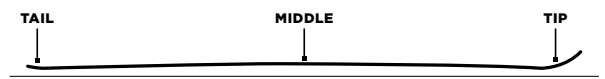

Due to different production cycles, the weight may vary slightly.
Weight per piece in grams, ski length 161cm: 780g